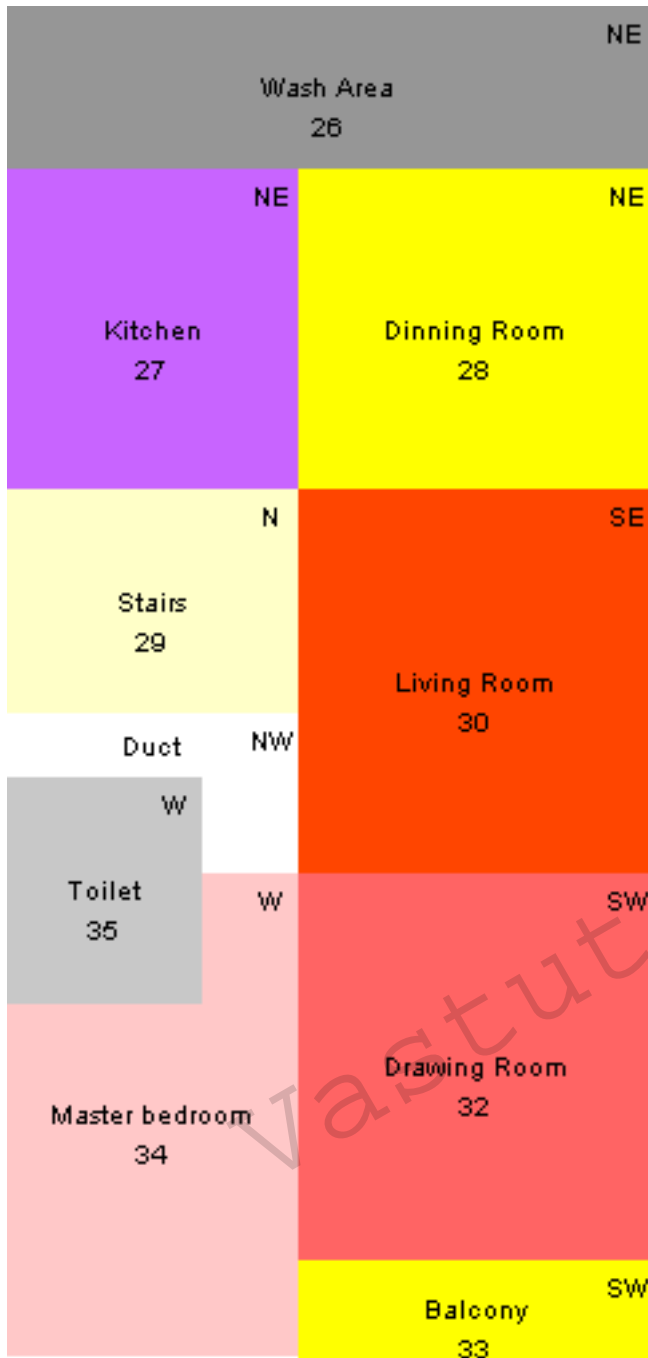

Vastu Tech

C-71, Malviya Nagar, New Delhi 110017

Contact us: support@vastu.digital

*All reports are computer generated.

**Contact us for any clarification.