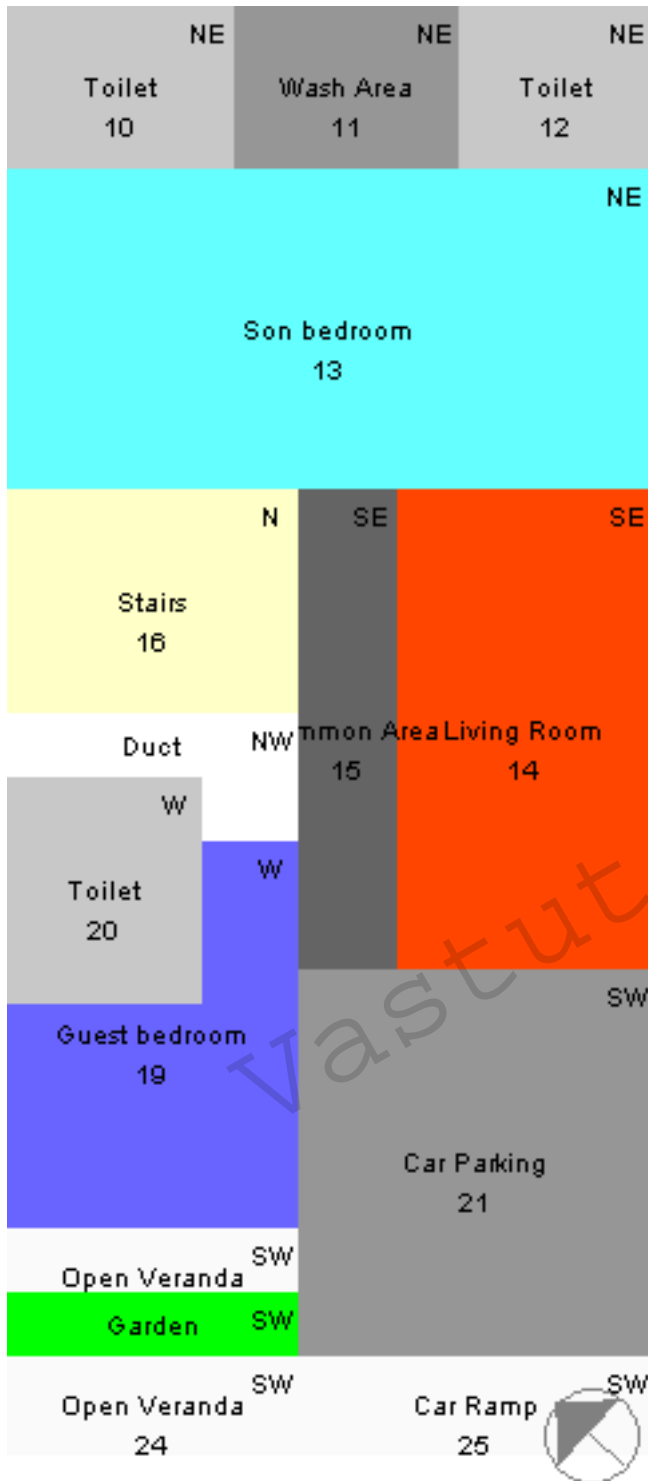

Vastu Tech

C-71, Malviya Nagar, New Delhi 110017
Contact us: support@vastu.digital

Model plan of your house

*All reports are computer generated.

**Contact us for any clarification.